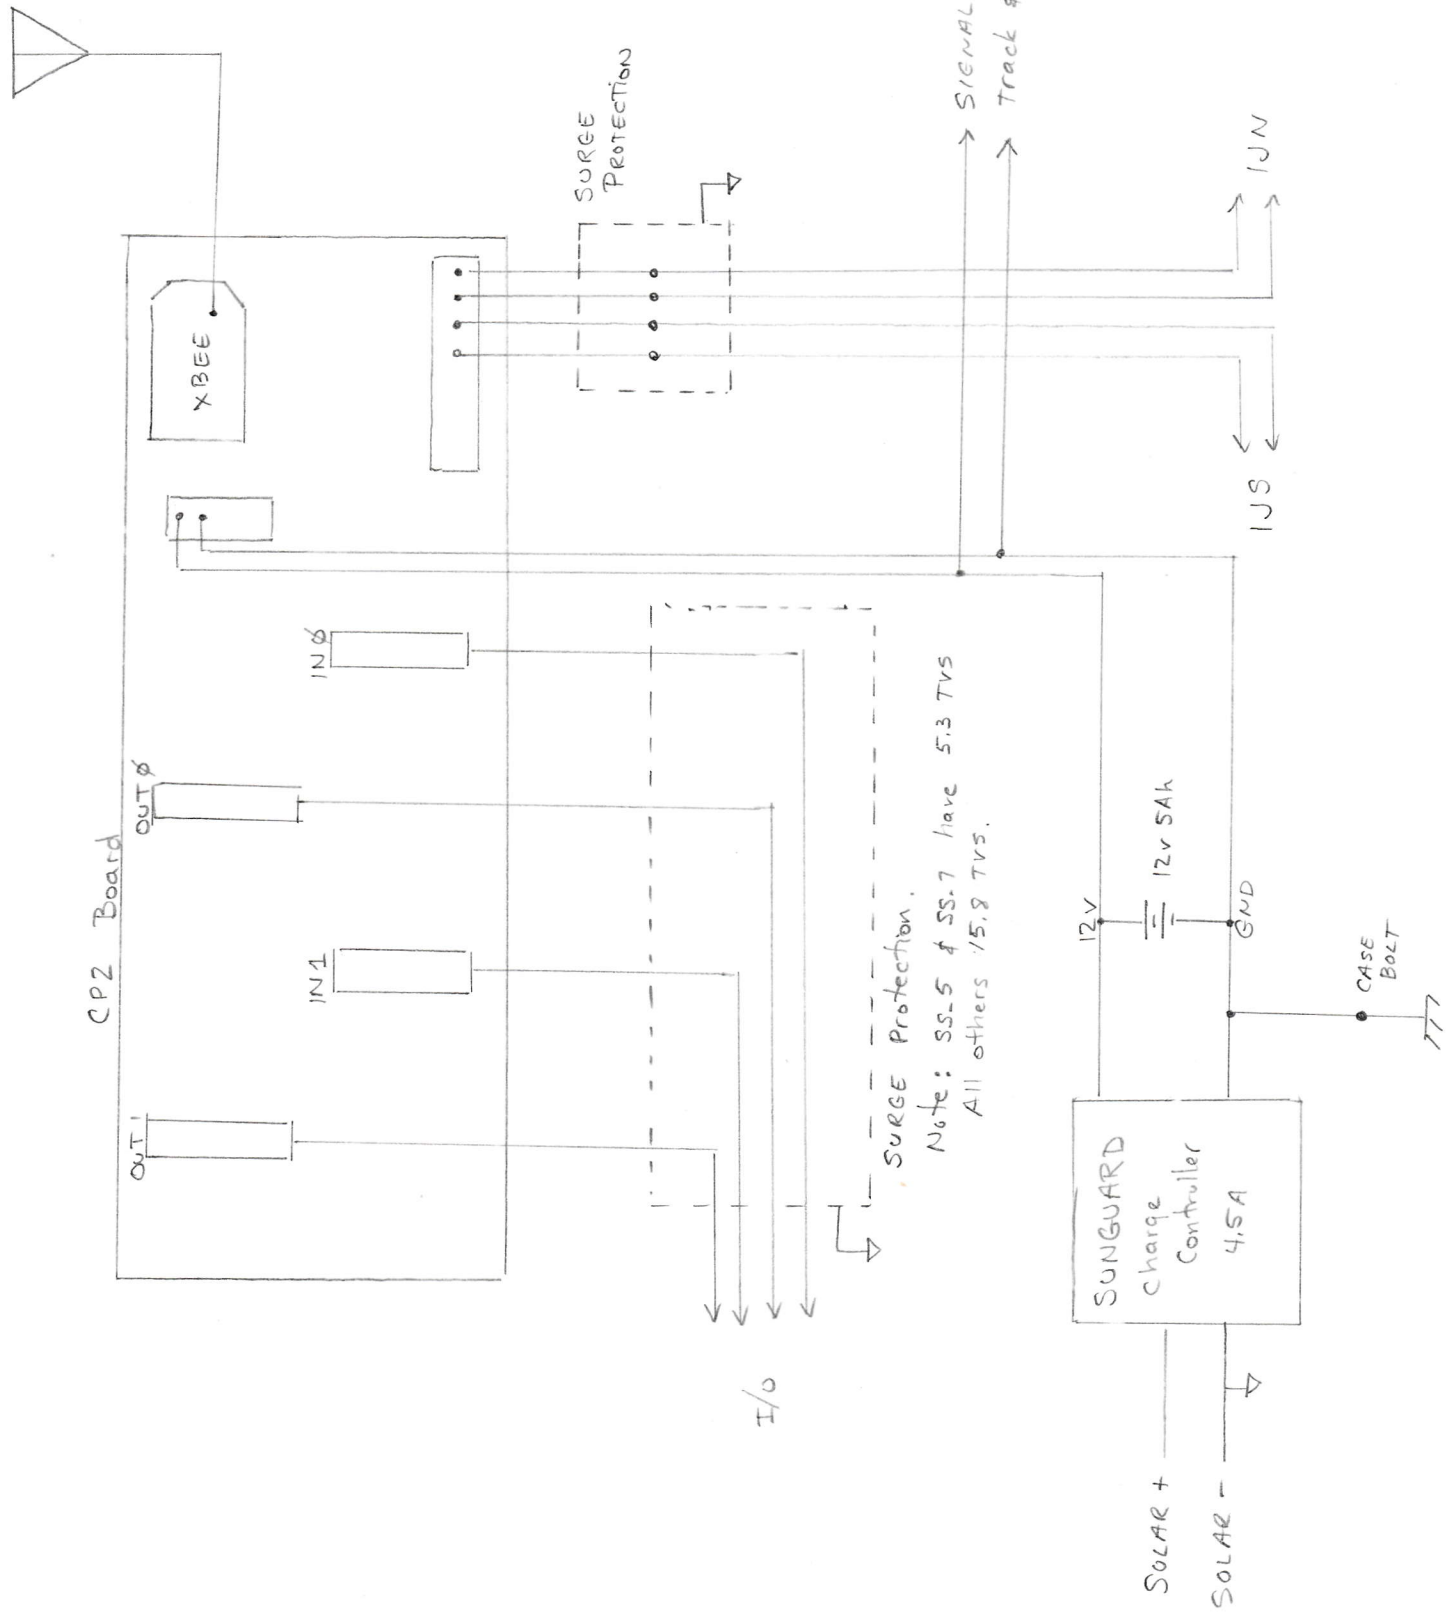

WITCOMBE
CONDUIT
MAP

3/2015

SOLAR

NORTH ↑

COYOTE ↑

FARMERSVILLE

WITCOMBE
BONDING
DIAGRAM

3/2015

Note:
 • Two T-SwS connections wirenutted together
 • Two T-SB connections wirenutted together

SURGE Protection.
 Note: SS-5 & SS-7 have 5.3 TVS
 All others 15.8 TVS.

WITCOMBE
 CABINET

3/2015

WITCOMBE
CONNECTORS

3/2015

OLD WITCOMBE
MEET
BONDING DIAG
3/2015