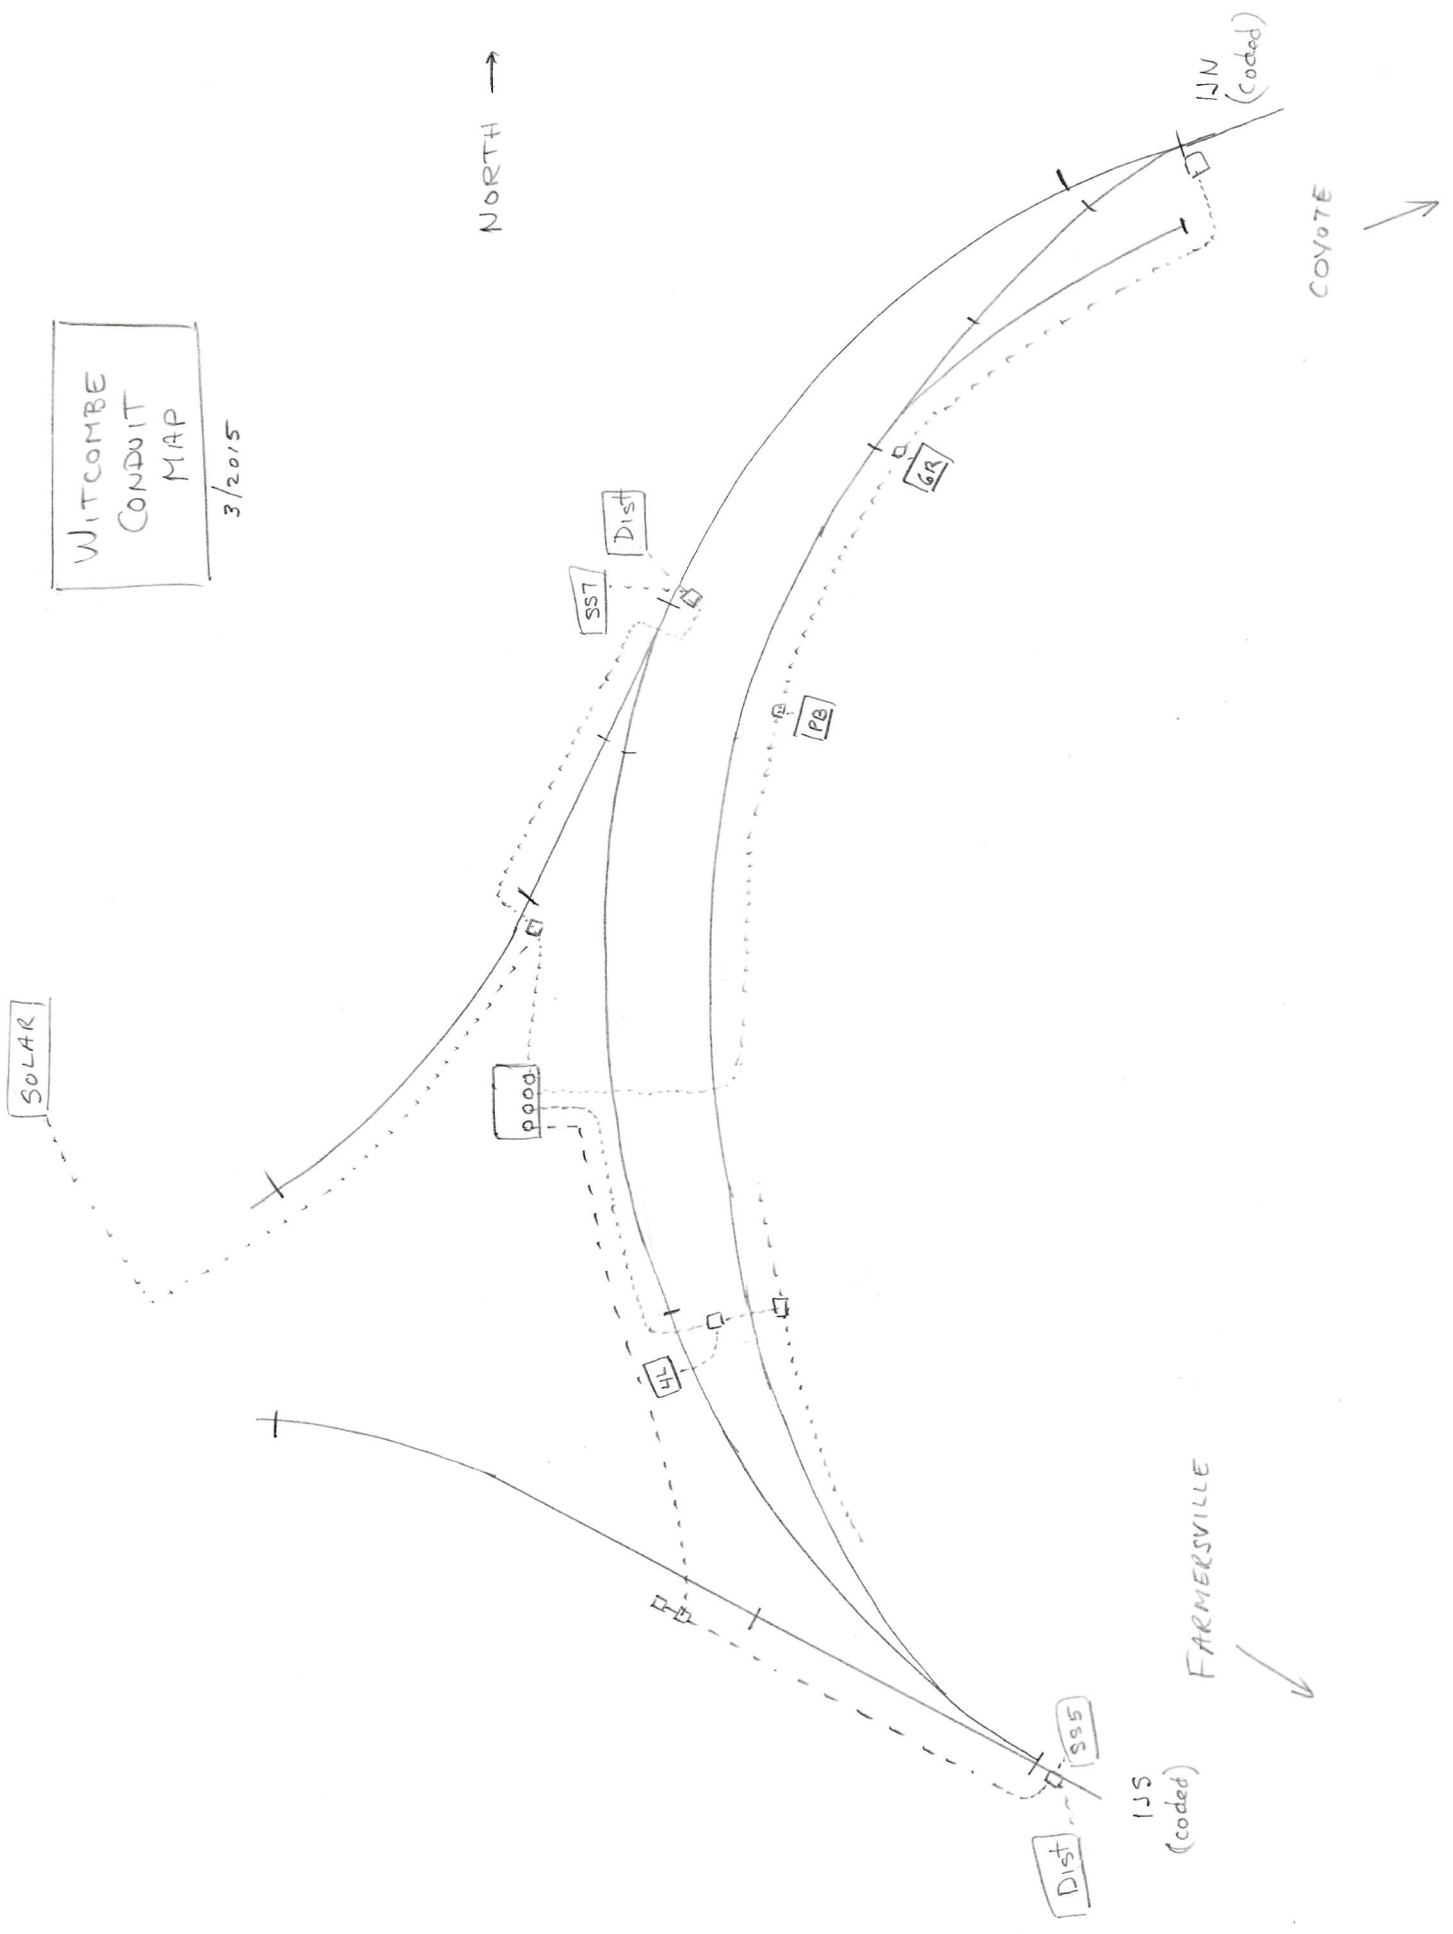

WITCOMBE
CONDUIT
MAP

3/2015

SOLAR

NORTH ↑

COYOTE ↑

FARMERSVILLE

WITCOMBE
BONDING
DIAGRAM

3/2015

Note:
 • Two T-SwS connections wirenutted together
 • Two T-SB connections wirenutted together

SURGE Protection.
 Note: SS-5 & SS-7 have 5.3 TVS
 All others 15.8 TVS.

WITCOMBE
 CABINET

3/2015

WITCOMBE
CONNECTORS

3/2015

OLD WITCOMBE
MEET
BONDING DIAG
3/2015