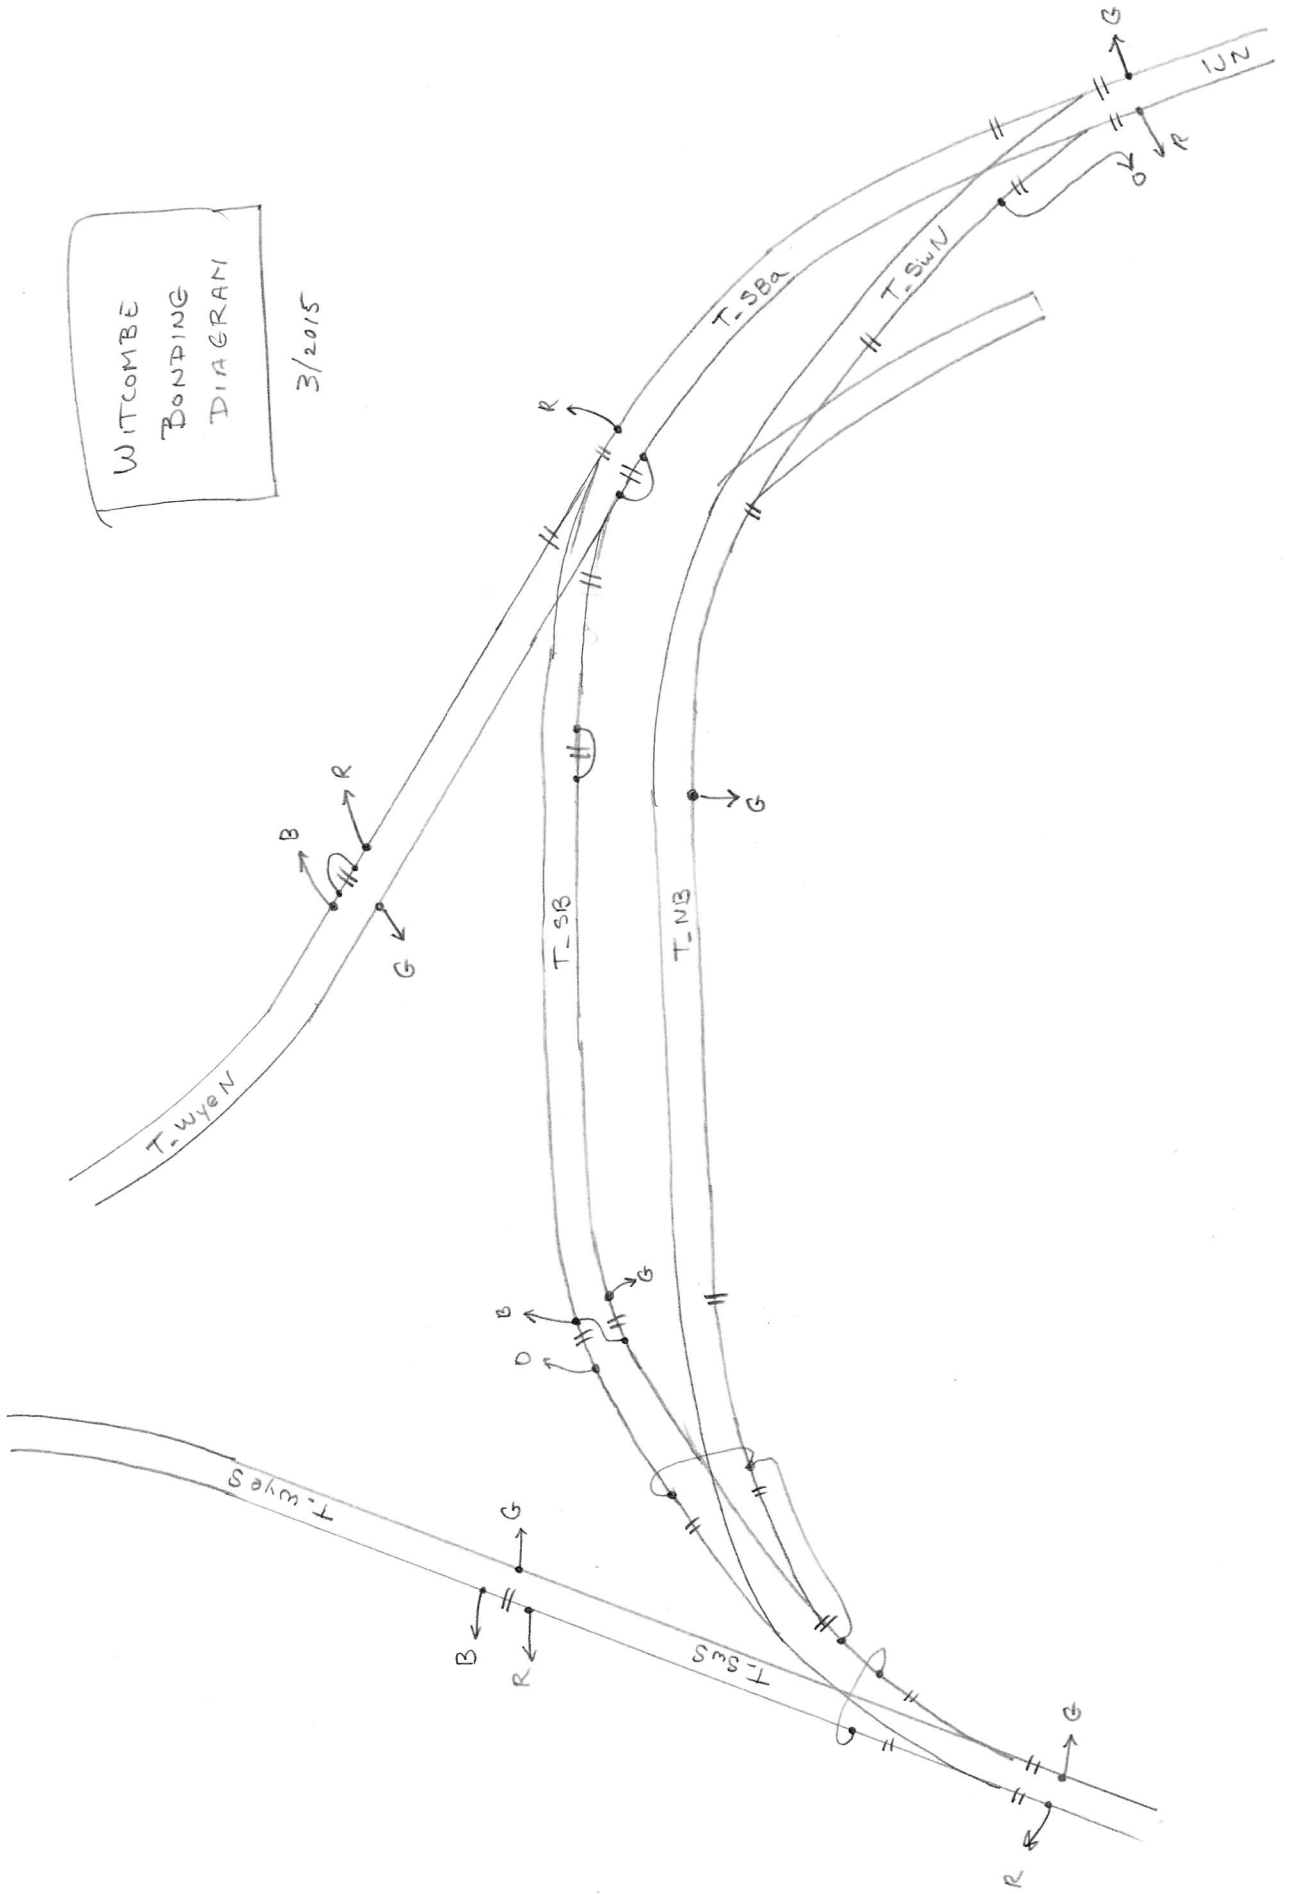

WITCOMBE
CONDUIT
MAP

3/2015

SOLAR

NORTH ↑

COYOTE ↑

FARMERSVILLE

WITCOMBE
BONDING
DIAGRAM

3/2015

Note:
 • Two T-SwS connections wirenutted together
 • Two T-SB connections wirenutted together

SURGE Protection.
 Note: SS-5 & SS-7 have 5.3 TVS
 All others 15.8 TVS.

WITCOMBE
 CABINET

3/2015

WITCOMBE
CONNECTORS