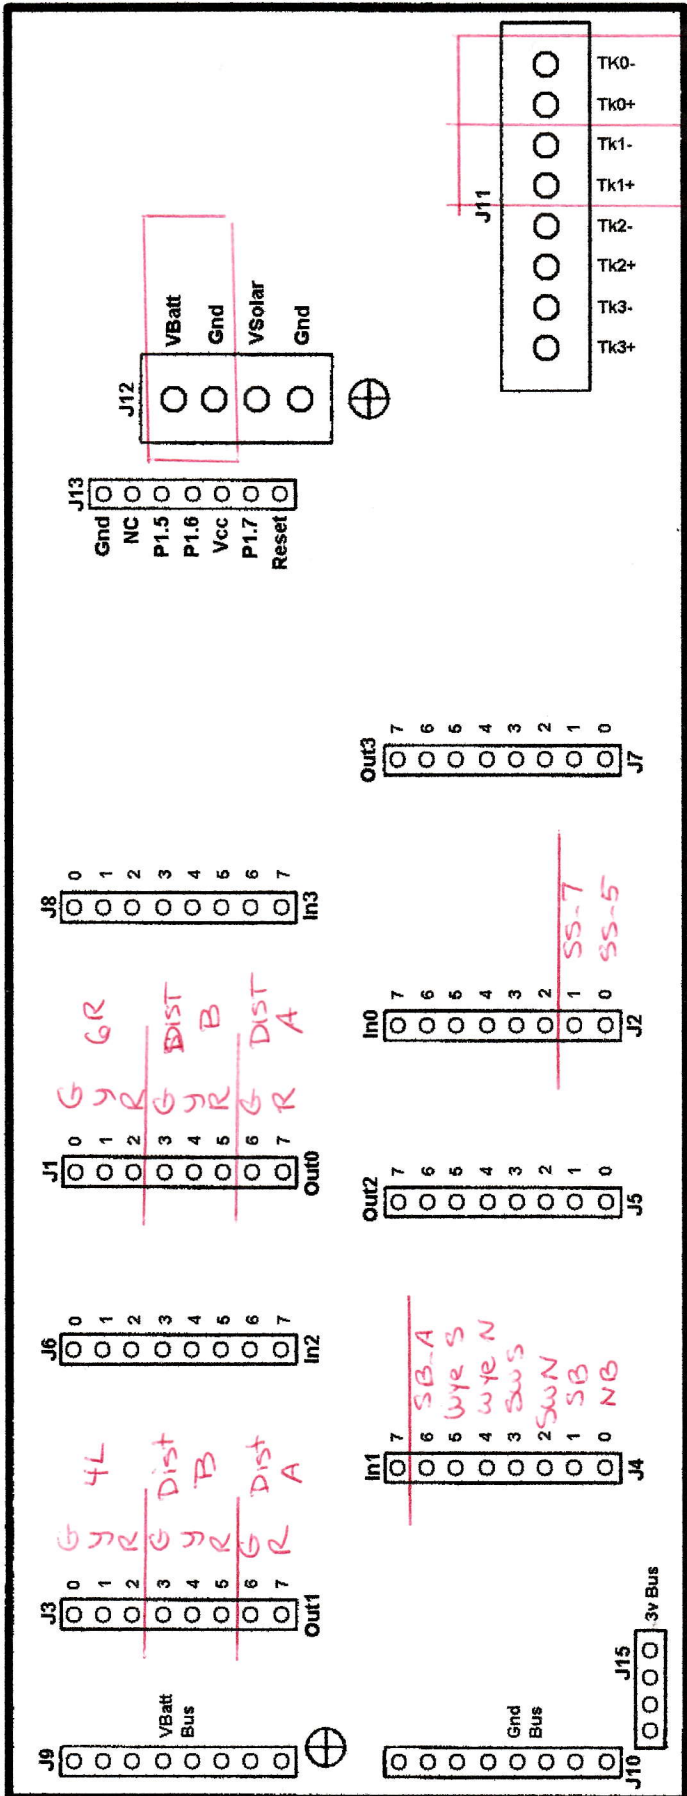

WITCOMBE
CONDUIT
MAP

3/2015

SOLAR

NORTH ↑

COYOTE ↑

FARMERSVILLE

WITCOMBE
BONDING
DIAGRAM

3/2015

Note:
 • Two T-SwS connections wirenutted together
 • Two T-SB connections wirenutted together

SURGE Protection.
 Note: SS-5 & SS-7 have 5.3 TVS
 All others 15.8 TVS.

WITCOMBE
 CABINET

3/2015

WITCOMBE
CONNECTORS