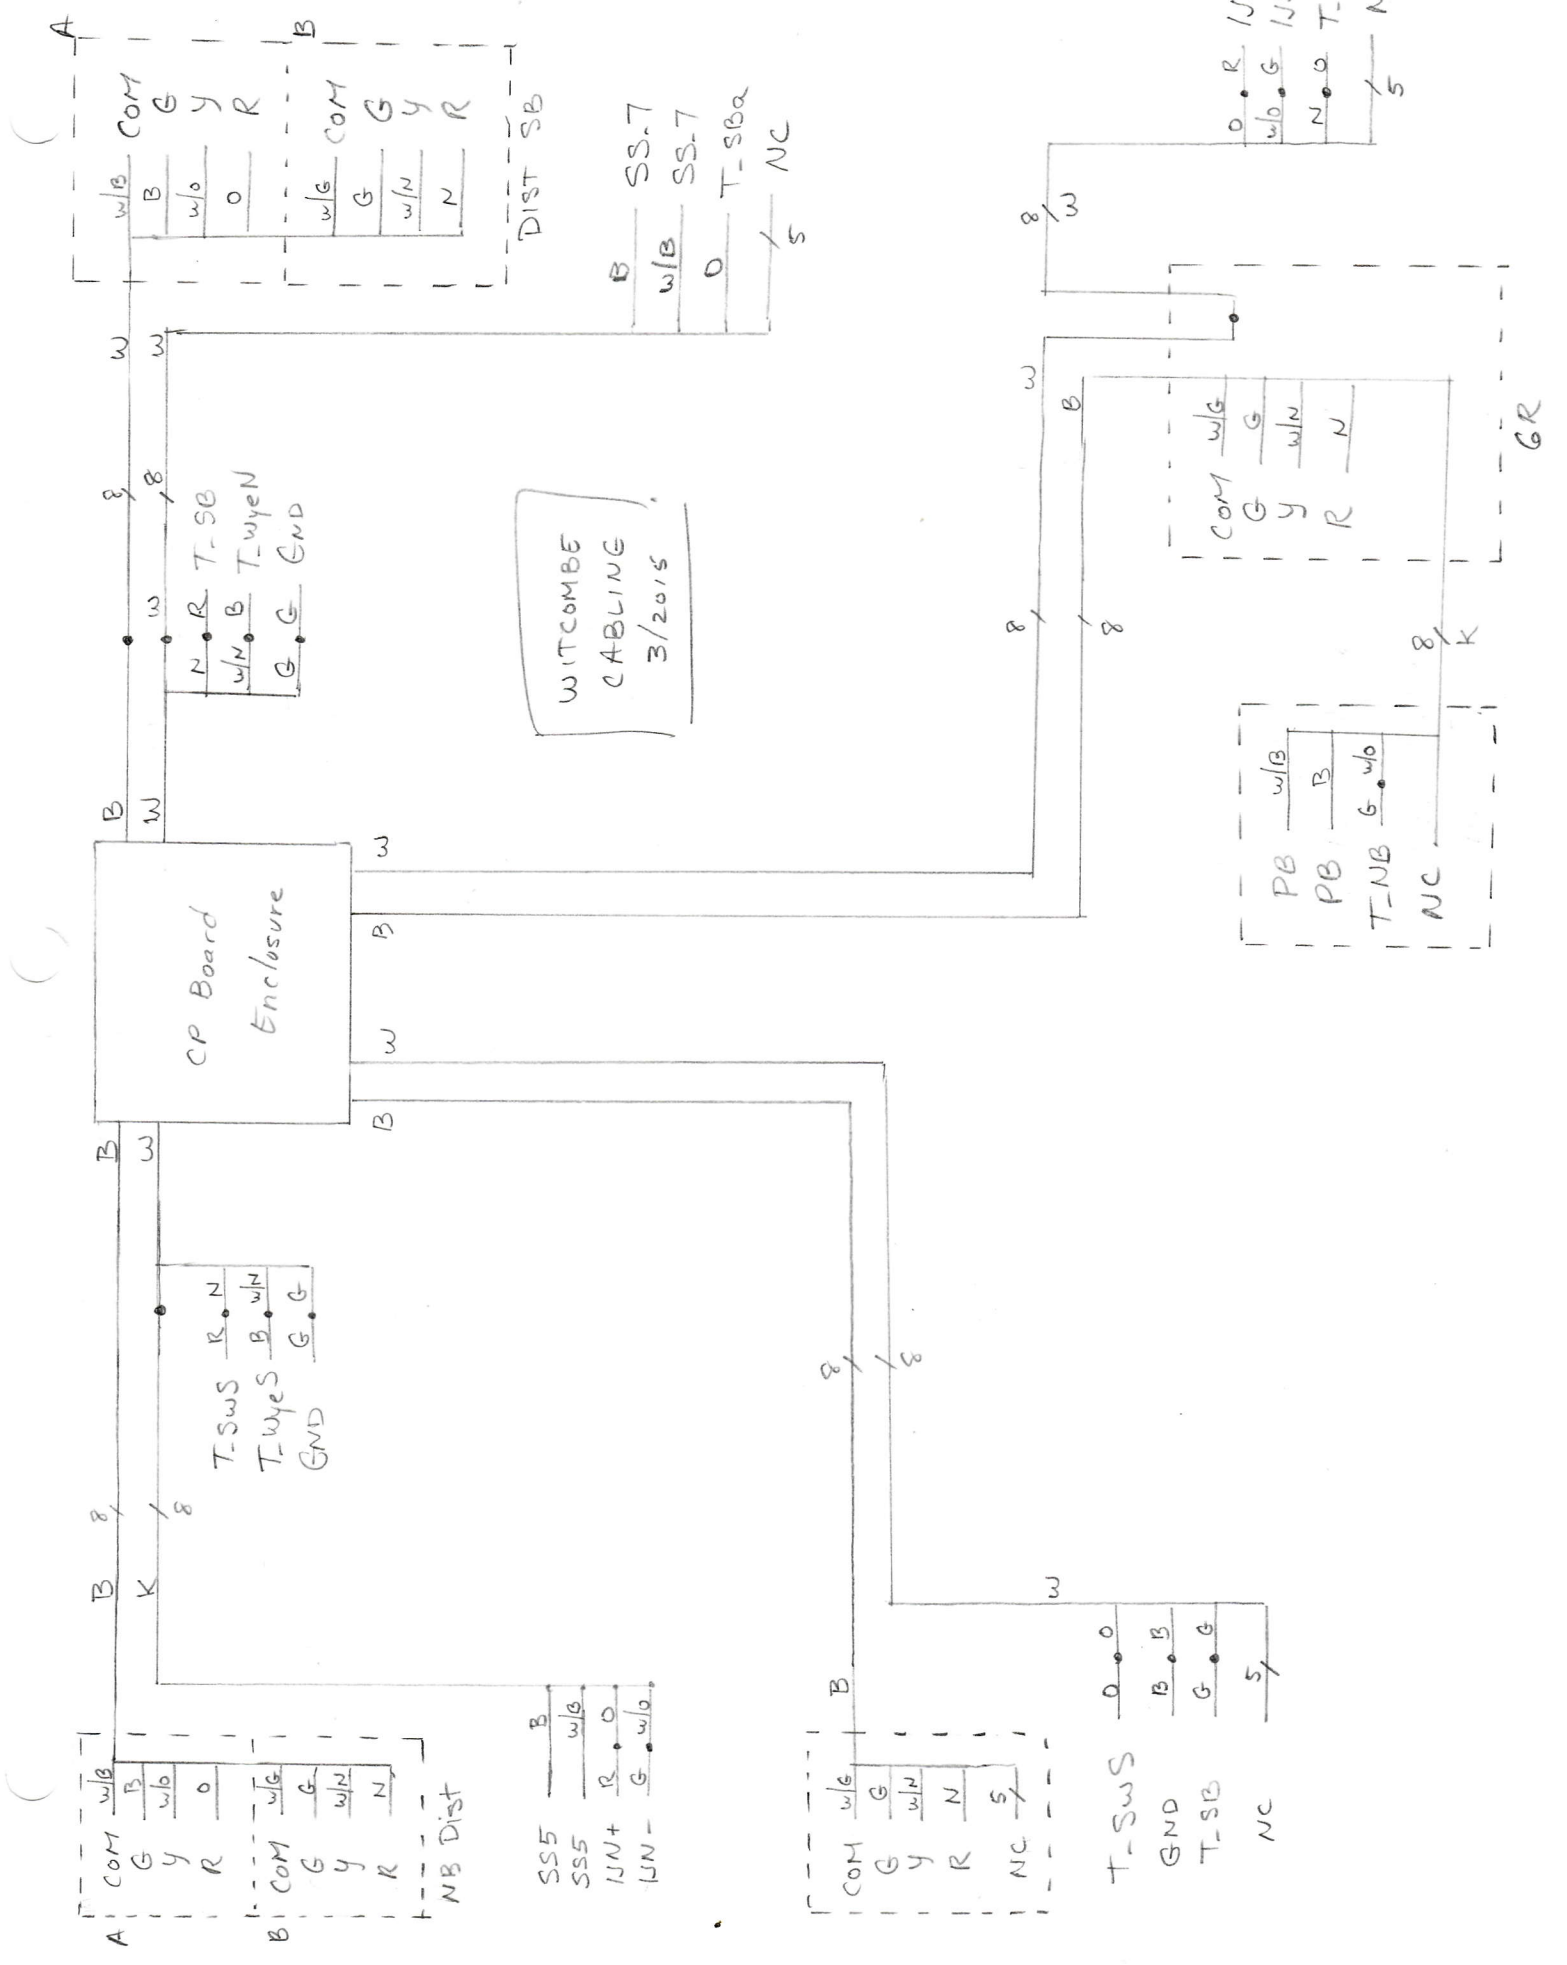

WITCOMBE
CONDUIT
MAP

3/2015

SOLAR

NORTH ↑

COYOTE ↑

FARMERSVILLE

WITCOMBE
BONDING
DIAGRAM

3/2015

Note:
 • Two T-SwS connections wirenutted together
 • Two T-SB connections wirenutted together

SURGE Protection.
 Note: SS-5 & SS-7 have 5.3 TVS
 All others 15.8 TVS.

WITCOMBE
 CABINET

3/2015

WITCOMBE
CONNECTORS

3/2015

OLD WITCOMBE
MEET
BONDING DIAG
3/2015